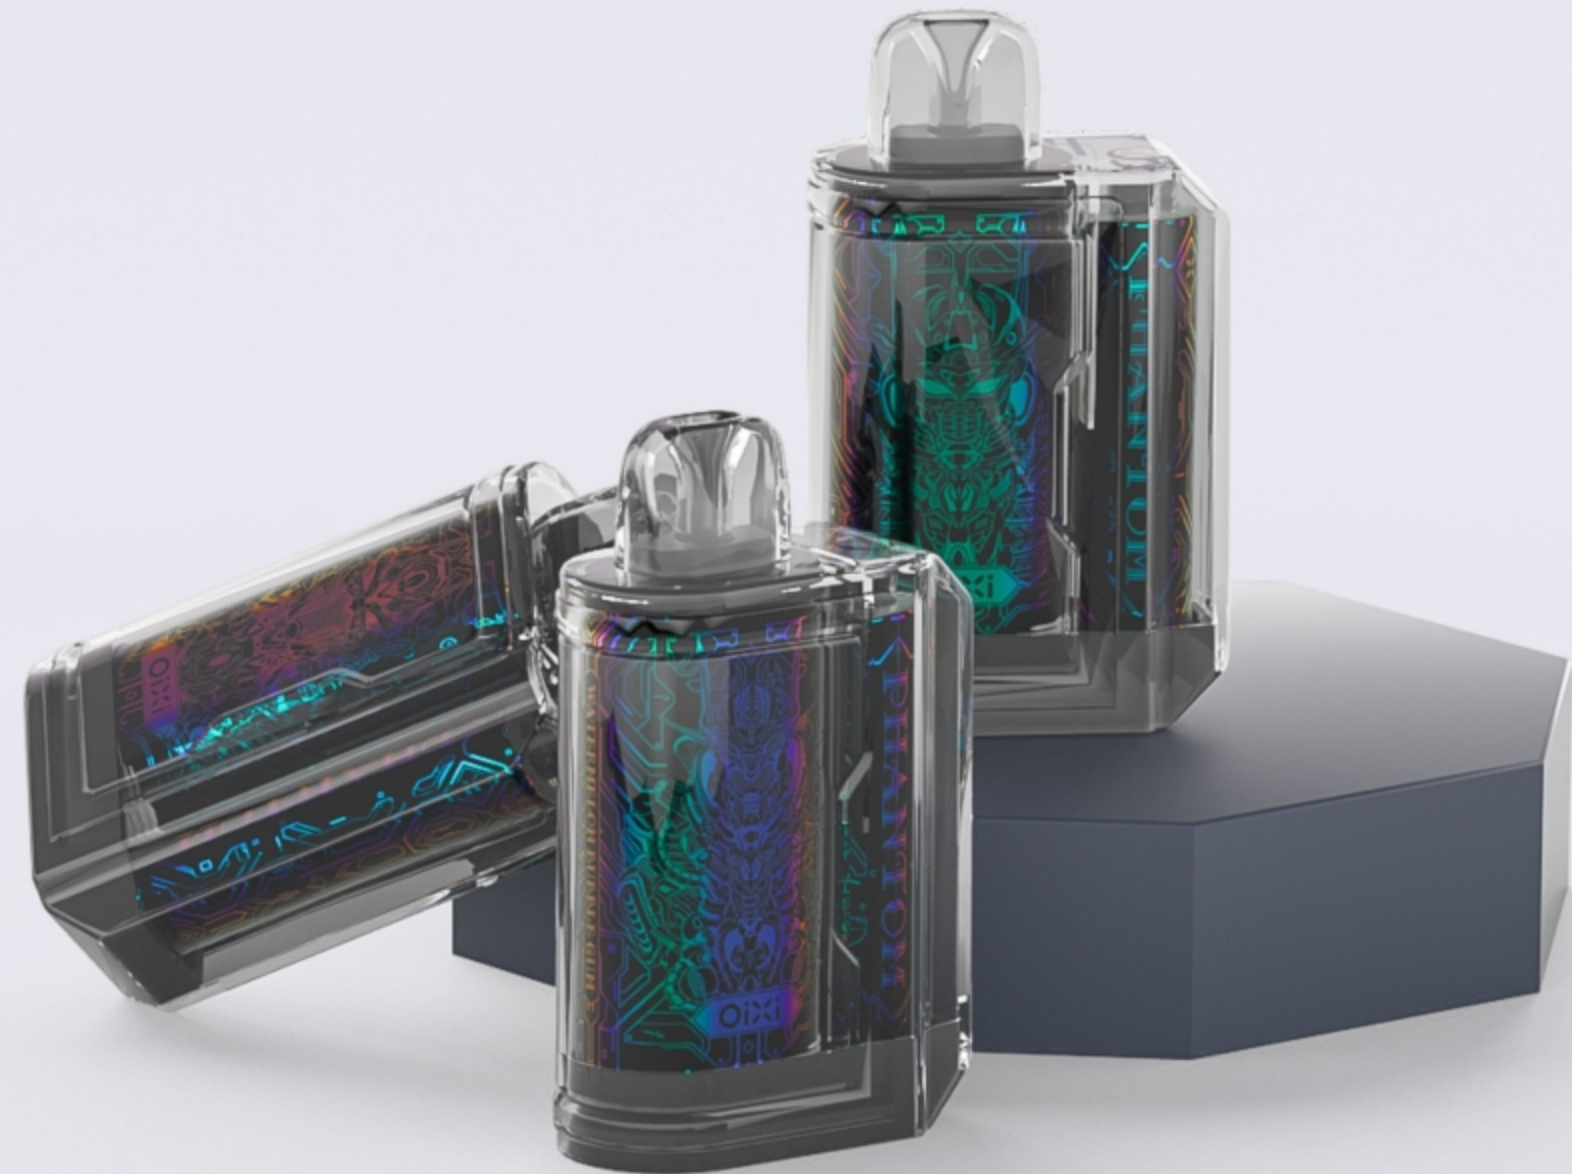

PHANTOM

Puffs
10000

Nicotine
5%, 3%, 2%, 0%

Battery Capacity
650 mAh

Size
49.5*29.4*85.5 mm

Liquid Capacity
18 mL

Charging Port
Type-C

Weight
46 g

Mesh Coil
1.2 Ω

Safe & Hygienic
Cap Design

Support **OEM**

Food-grade Pctg
Material

Natural Plant
Extract